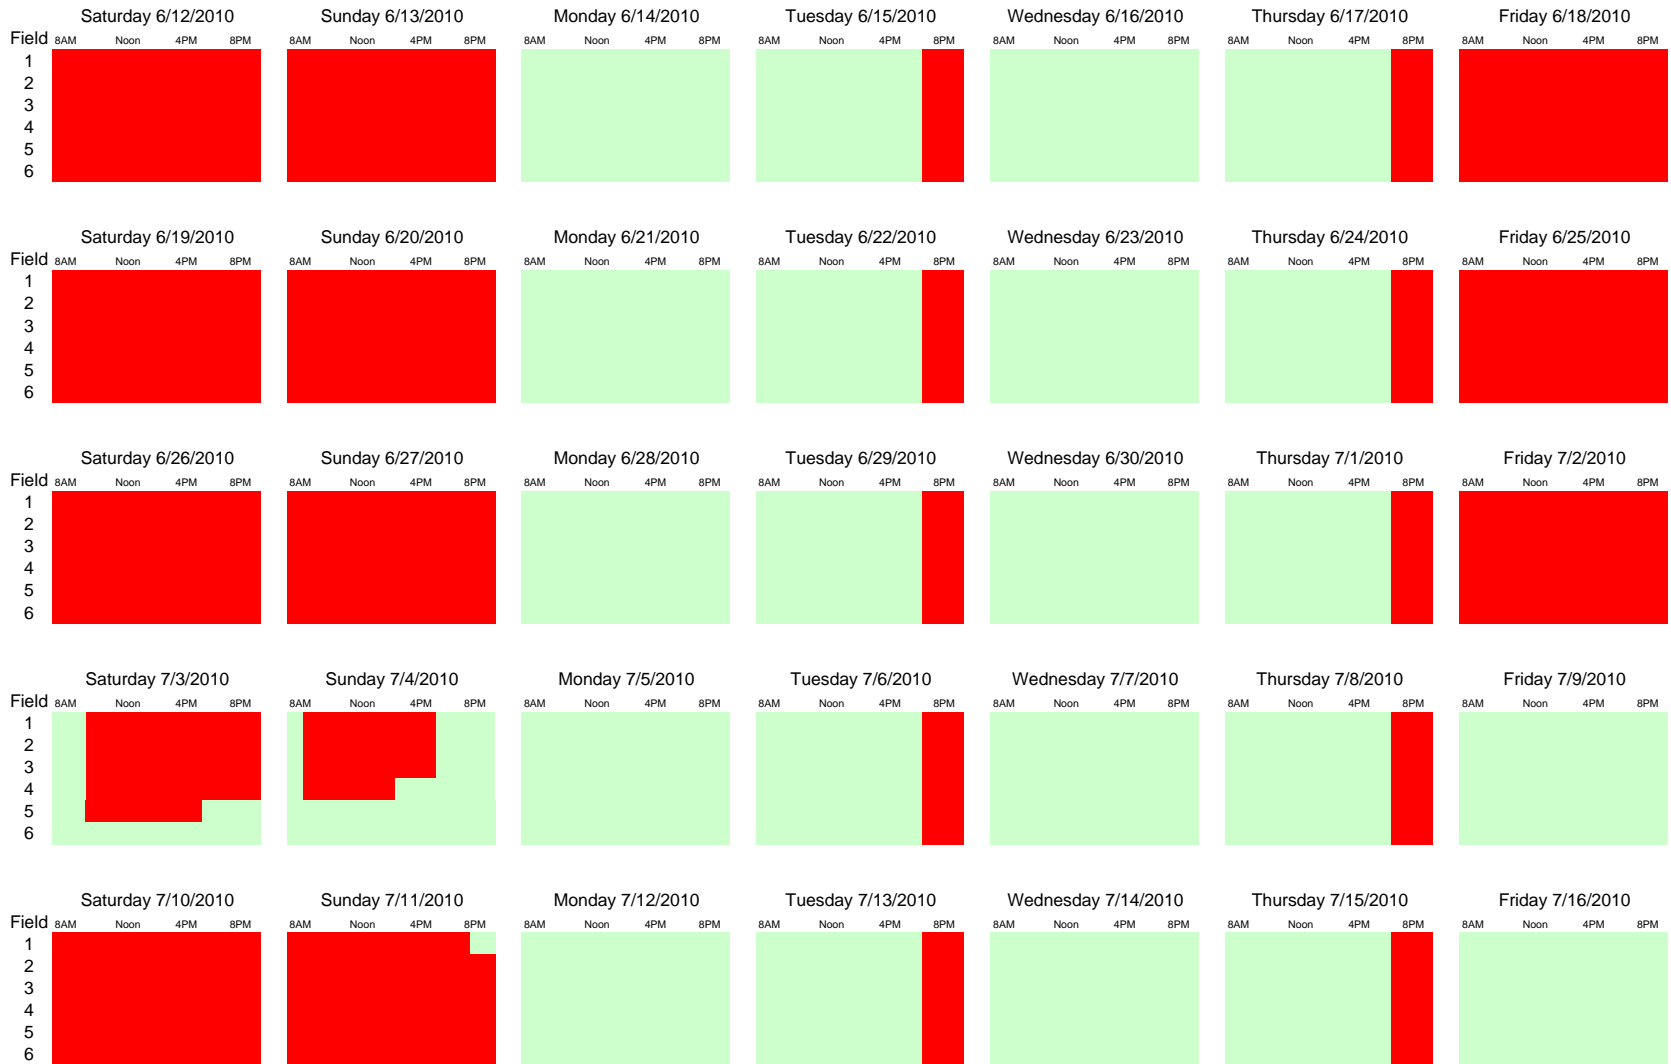

## Legend

--- Field Available  
 --- Field Closed  
 --- Field Reserved