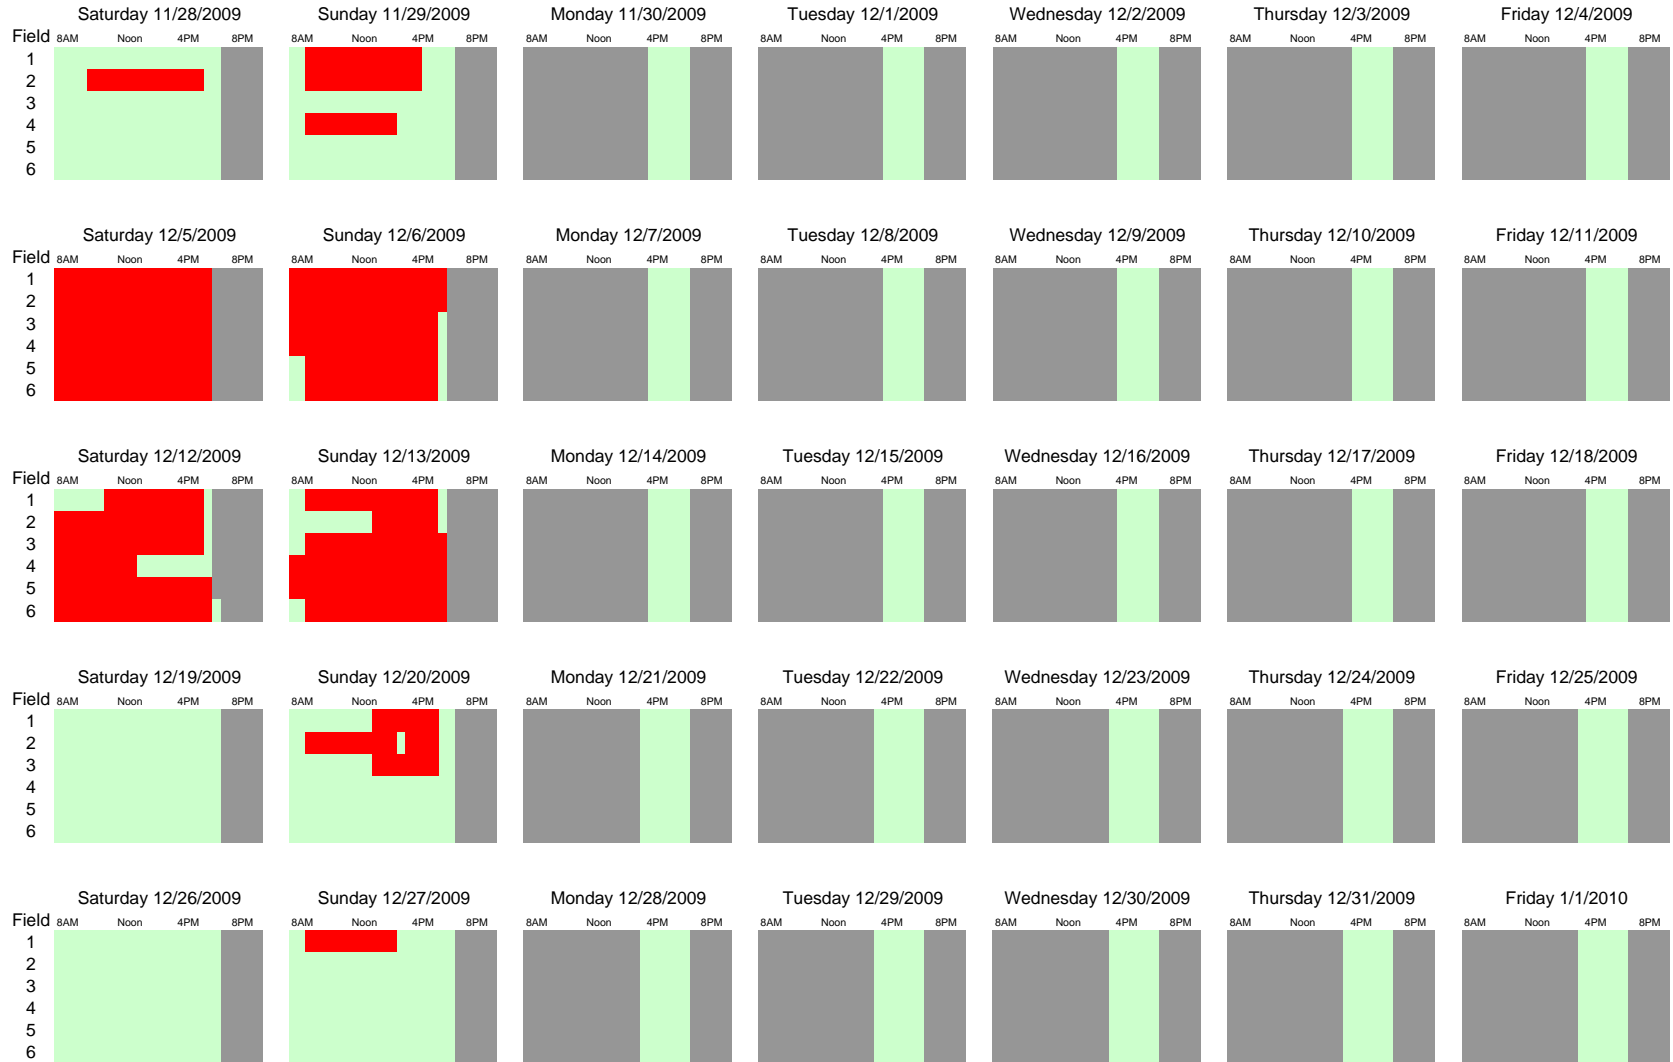

## Legend

--- Field Available
  --- Field Closed
  --- Field Reserved