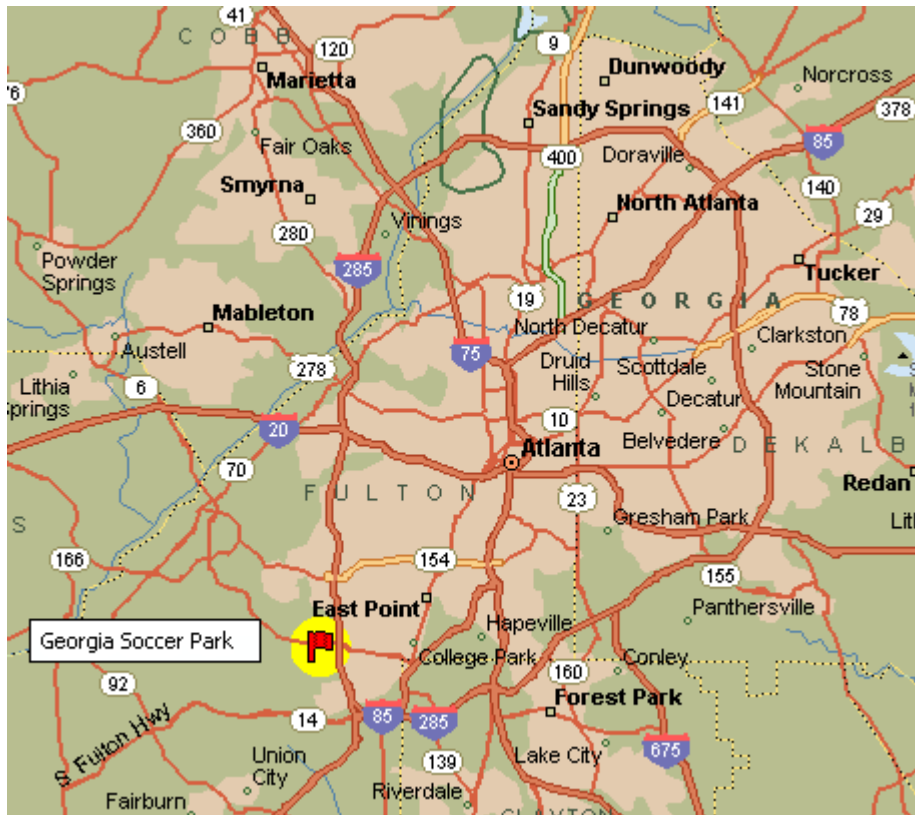

Directions to the Georgia Soccer Park

The Georgia Soccer Park is located off Camp Creek Parkway just outside of Interstate 285. It is near the new Camp Creek Marketplace Shopping Center in East Point, on the Southwest side of Atlanta.

The address is: 3895 Ben Hill Road, East Point, GA 30349

Detailed Directions

Take Interstate 285 to exit 2, Camp Creek Parkway.

Turn West on Camp Creek Parkway.

Continue 1.3 miles to Welcome All Connector (the 3rd traffic light). Turn Left.

Continue about 100 yards to the all-way stop. Turn left on Welcome All Road.

Continue about one half mile to the next stop sign. After stopping, proceed straight through the intersection onto Ben Hill Road. (Welcome All Road turns to the right at the stop sign.)

Continue .3 miles on Ben Hill road. Turn left into the Georgia Soccer Park.